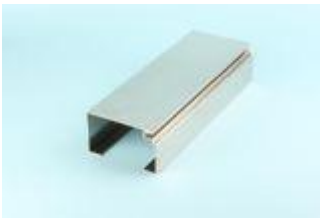

DAN-matic reservedele | Rustfri profiler

24-0004

Rustfri køreskinne / Stainless steel sliding rail

24-5002

Karm profil rustfri / Frame profile stainless steel

24-5003

Karm profil rustfri T99 / Frame profile stainless steel T99
